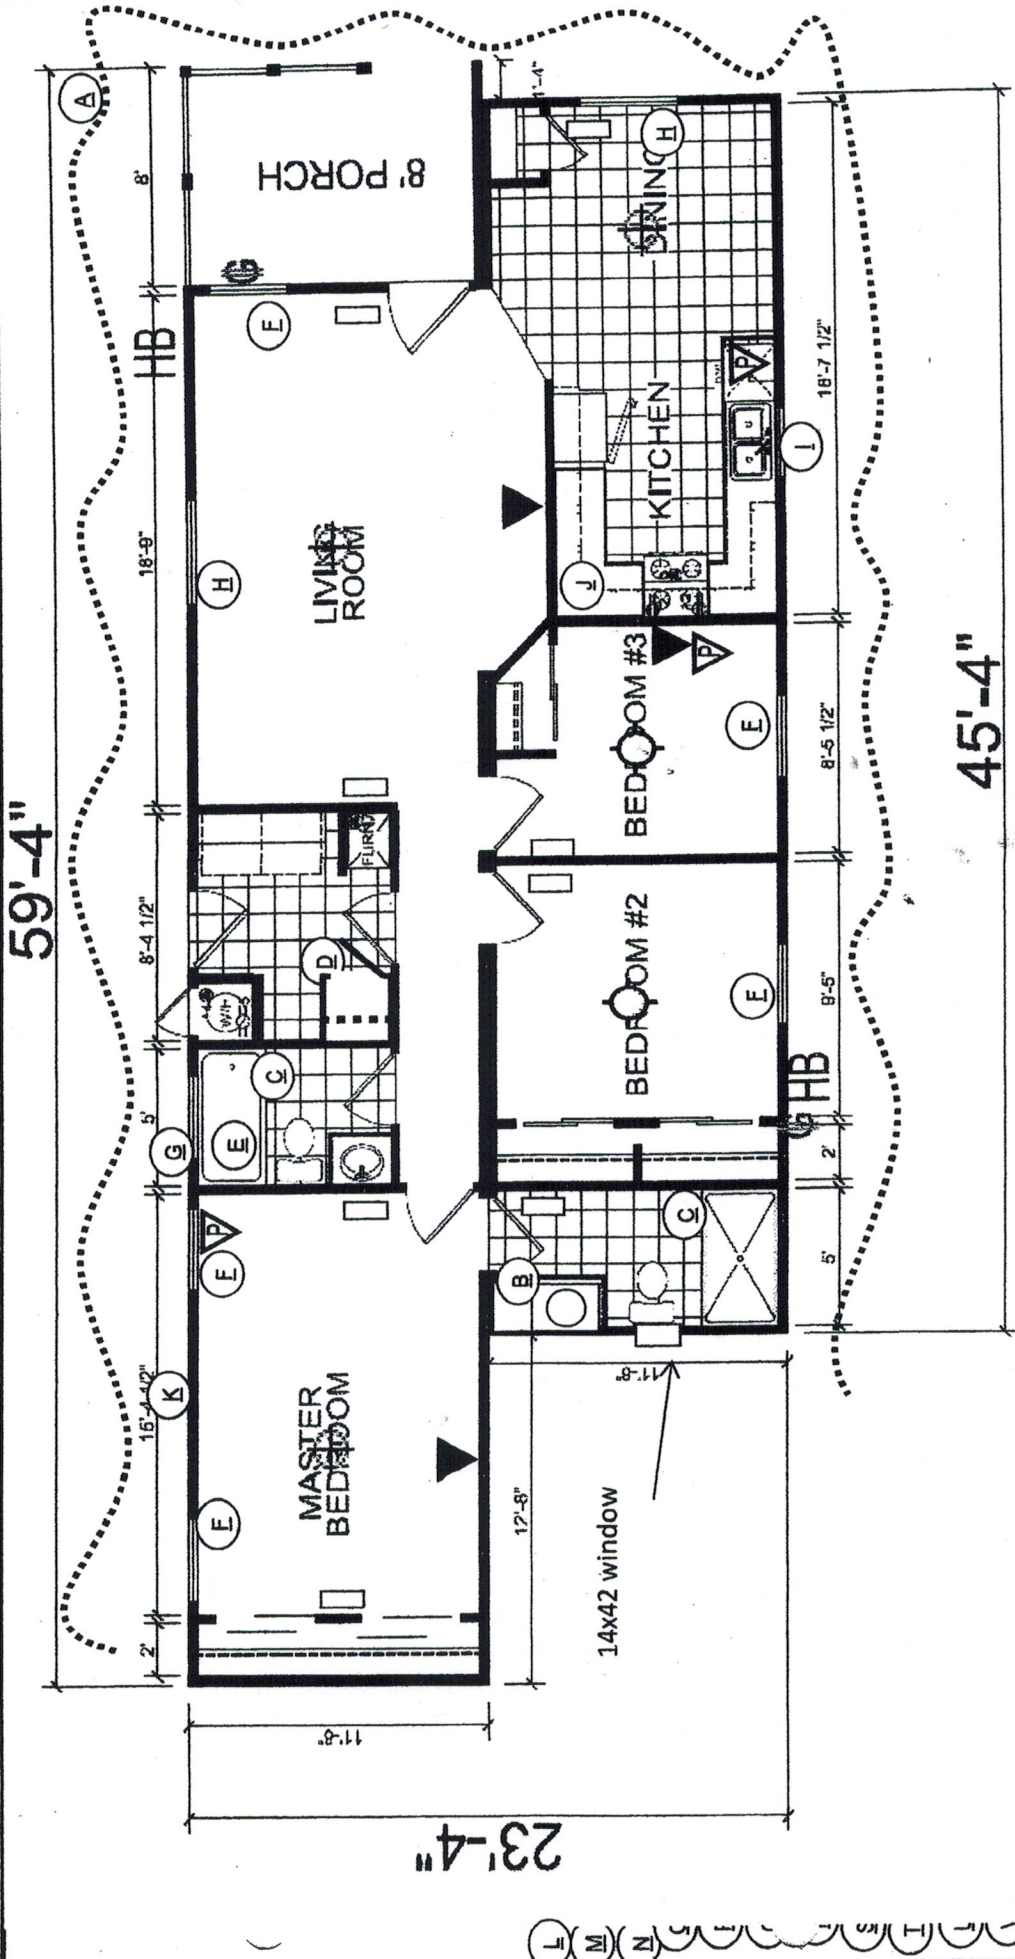

Light	Can Light	Speaker	DB Drawers	Quote#	Customer	ZM	REV
Switch	Ceiling Fan	Florescent	PP Pot & Pans				
Recept	TV Jack	Register	HB Hose Bib				
GFCI	Phone Jack	J-Box	Paddle fan prep				

4 AXLES EACH HALF
 WINDOWS APPROX
 14" OFF OF FLOOR

- A 12" EAVES 3 SIDES
- B 3 DOOR LINEN
- C GRAB BAR
- D LINEN CLOSET WITH 4 SHELVES
- E 1 PC TUB SHOWER
- F 36X58 WINDOW
- G 11X36 WINDOW
- H 46X58 WINDOW
- I 36X30 WINDOW
- J lazy susan
- K all utilities